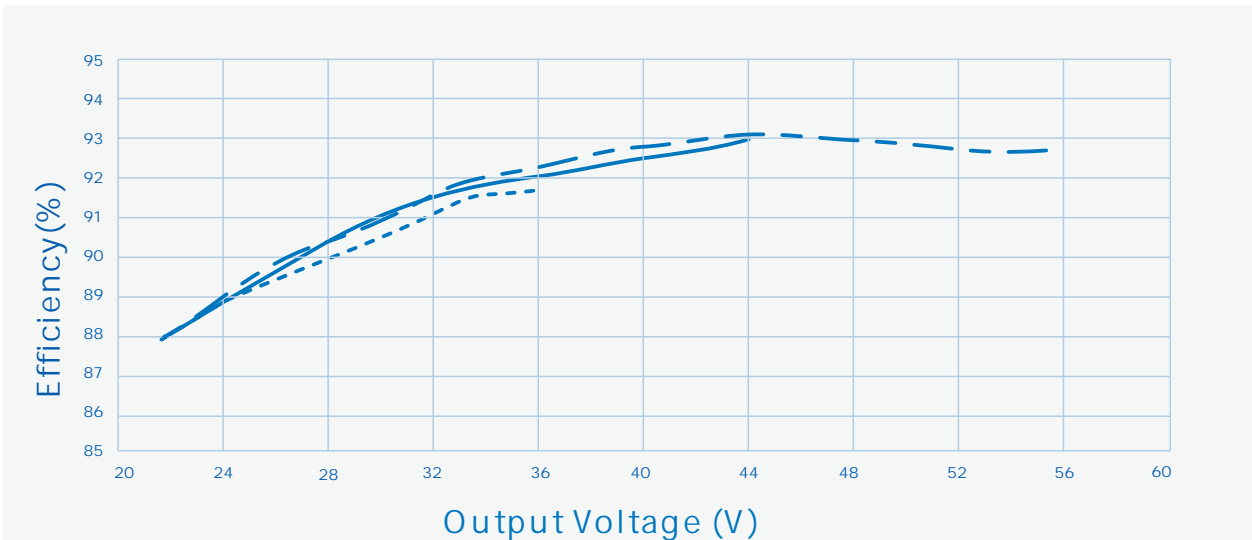

Bg

240Vac/50Hz 70-100%

220Vac/50Hz

220-240Vac/50Hz 70-100%

86-755-29358800

--	--	--	--	--

			3000Vac	
			1000Vac	
			3000Vac	
			500Vac 1000Vac	
			0000Vac	
			500Vac @ C	cR ₁ : ~Y ₀ i
	10M			000V

- 1. EMC
 - 2. LN
 - 3. CCC
- EMC
- IEC 60598-1:2014 10.2 " "

		T (@ 10%)	T (@ 50%)
220Vac	120A		200uS
277Vac	150A	500uS	

Vs. (/AOC)

----- Dimming Window ————— AOC Window

Vs. (Vin= 220Vac)

----- Io = 6700mA ————— Io = 5500mA - - - - Io = 4300mA

Vs.

———— Vin=220Vac

- - - - - Vin=277Vac