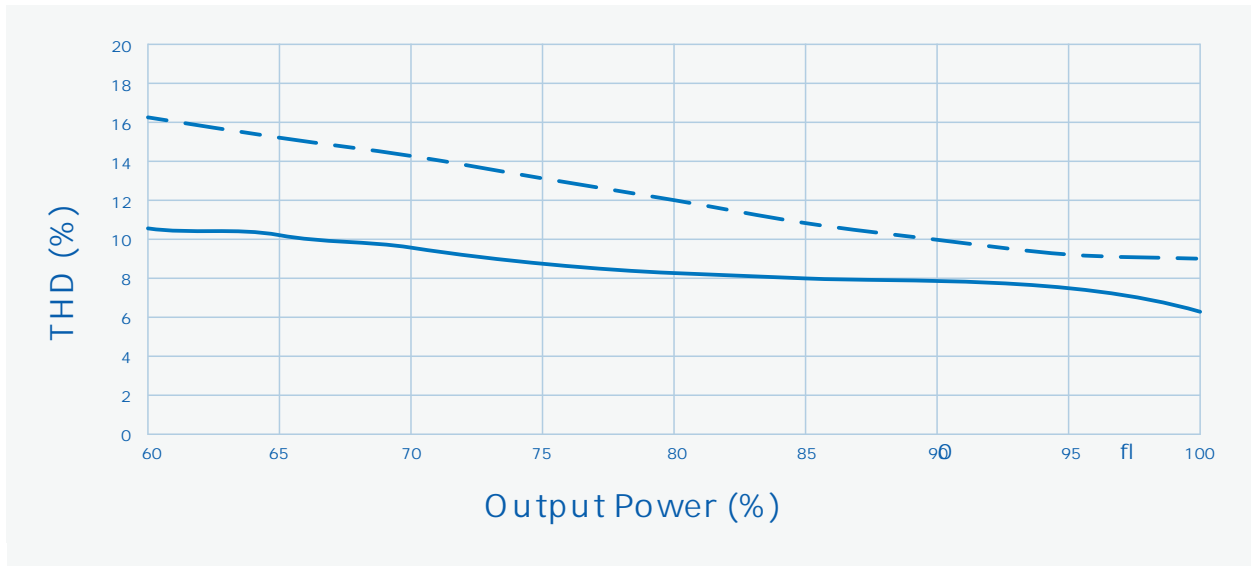

		T (@ 10%)	T (@ 50%)
220Vac	120A		200uS
277Vac	150A	500uS	

Vs. (/AOC)

----- Dimming Window ————— AOC Window

Vs. (Vin= 220Vac)

----- Io = 6700mA ————— Io = 5500mA - - - - Io = 4300mA

Vs.

———— Vin=220Vac

- - - - - Vin=277Vac

0 Vs.

———— 1-10V, PWM, Resistor

..... 10-0V

Vs.

5-0V

SS

N

V-