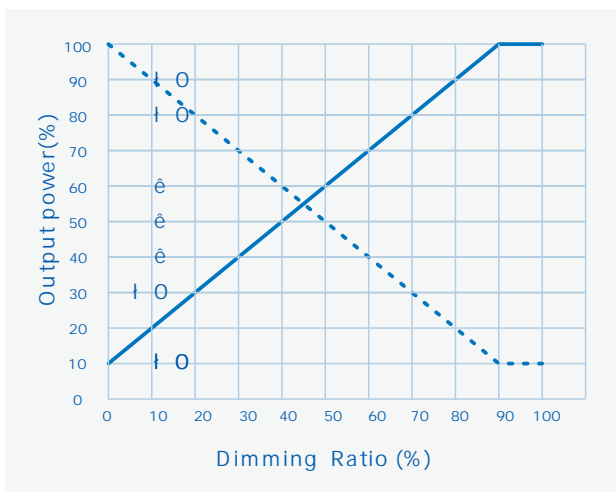

———— Vin=220Vac

- - - - - Vin=277Vac

0 Vs.