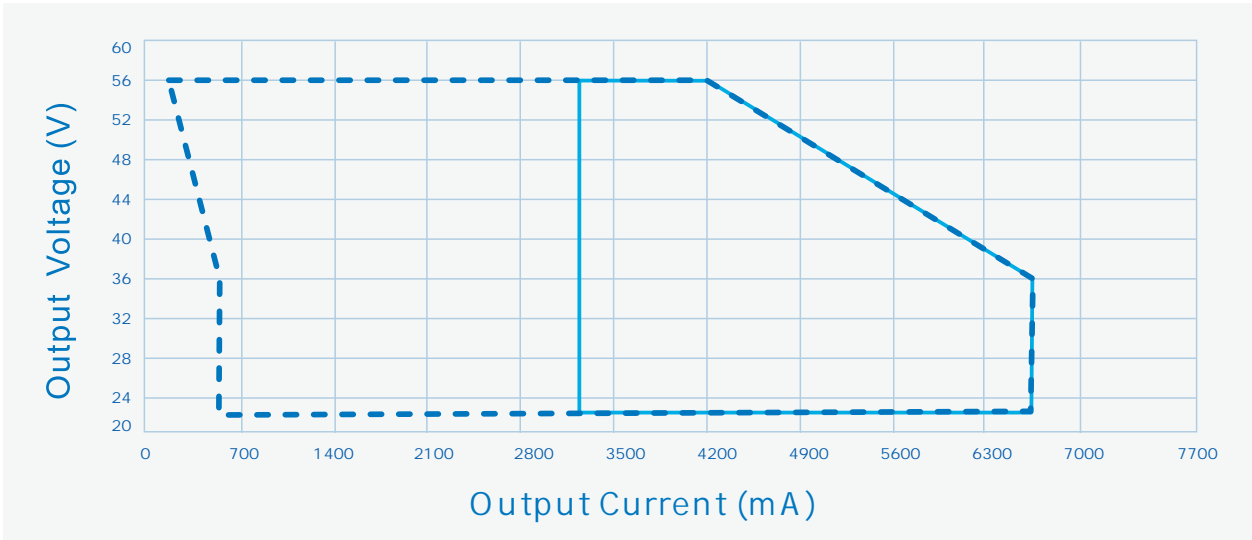

		T (@ 10%)	T (@ 50%)
220Vac	120A		200uS
277Vac	150A	500uS	

Vs. (/AOC)

----- Dimming Window ————— AOC Window

Vs. (Vin= 220Vac)

----- Io = 6700mA ————— Io = 5500mA - - - - Io = 4300mA

Vs.

———— Vin=220Vac

- - - - - Vin=277Vac